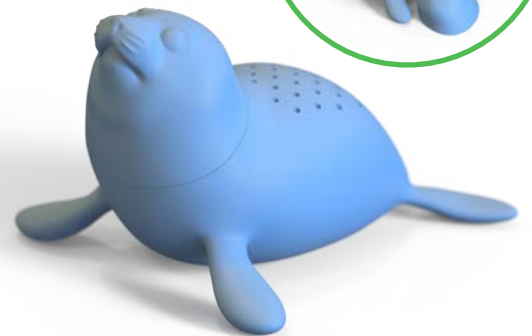

SEAL SMELL NEUTRALIZER

- › Fill the seal with some baking powder, and all unpleasant odors disappear from the refrigerator
- › Change the baking powder every 3 months, and nothing will smell like sausage, cheese, or fish anymore
- › The baking powder trick is an old home remedy recipe because baking powder neutralizes all odors

PCS: 6 NO.: 18033
I↔ 10 x 6 x 16 cm Silicone