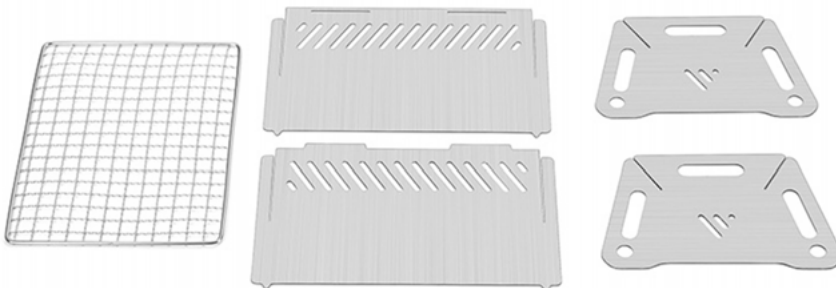

BBQ TO-GO

› The portable grill for an outdoor grilling experience for up to 3 people
› Assembles in seconds, and you're ready to go
› Comes in a storage bag for clean transportation
› The grill is dishwasher-safe, and the bag can be machine-washed

PCS: 6 NO.: 17738
↳ 123 x 17 x 5 cm ☑ Stainless steel