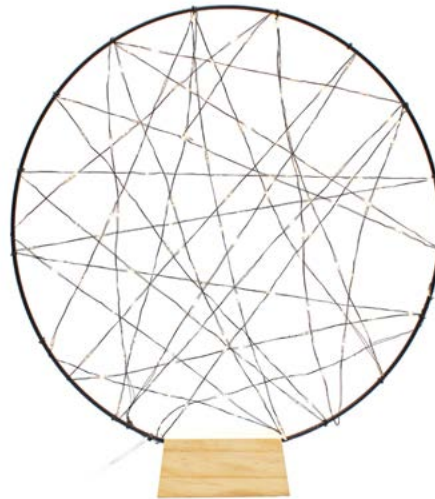

DREAMCATCHER LAMP

PCS: 4 NO.: 17519
K→133 x 33 x 5 cm
☑ Wood, electronic parts