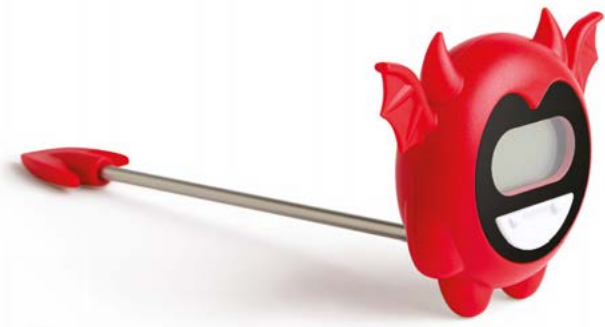

HELL DONE ROASTING THERMOMETER

- > Includes protective cap at the end of the skewer
- > Display either in degrees Celsius or Fahrenheit
- > With a joint at the end of the tail, so the thermometer can also be parked perfectly
- > Hell done - this is how you succeed in making the perfect steak!

PCS: 6 NO.: 17846
I↔18 x 3 x 22 cm
☑ Plastic, metal, electronic parts

154

OTOTO

PINOT CORKSCREW & BOTTLE OPENER

PCS: 6 NO.: 17667
I↔18 x 5 x 22 cm ☑ Metal Alloy, Silicone