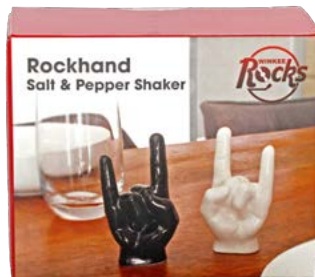

PCS: 6 NO.: 17878  
 I↔| 20 x 14 x 11 cm □ Ceramic, wood, metal

**ROCK HAND SALT AND PEPPER SHAKER**

> Including a small funnel for easy filling of the shaker

PCS: 6 NO.: 17997  
 ↳ 19 x 5 x 11 cm ☑ Ceramic