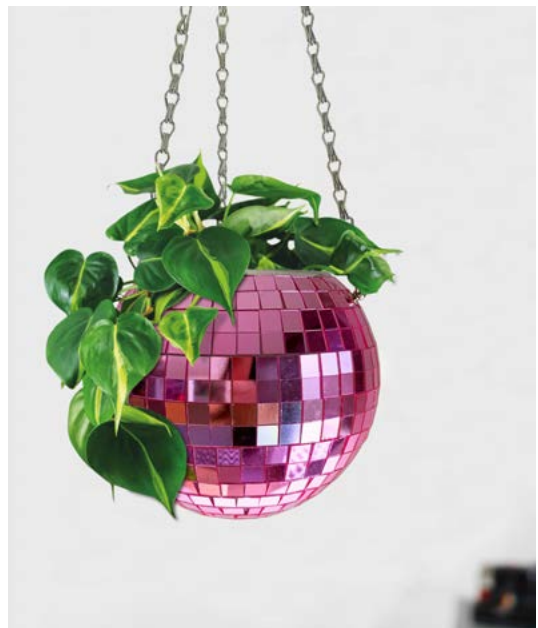

# Disco Ball Hanging Planter

- › The special kind of flower pot.
- › Original replica of a disco ball from the 80s
- › Bring some groove to your living room now
- › Includes chain and wooden ring for hanging or placing

# Disco Ball Hanging Planter

> 10 cm diameter

**GREEN**

PCS: 6 NO.: 18023  
 I↔I 17 x 17 x 16 cm  
 ☑ Plastic, metal, glass

**PINK**

PCS: 6 NO.: 18024  
 I↔I 17 x 17 x 16 cm  
 ☑ Plastic, metal, glass

170

Around the World