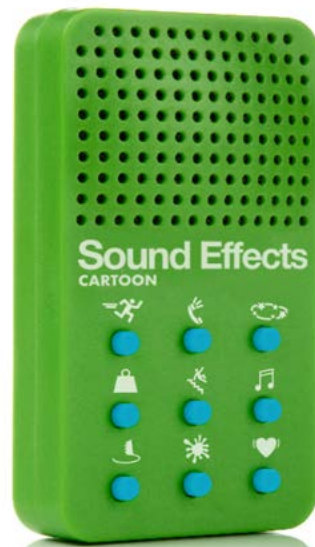

SOUND MACHINE CARTOONS

› The 9 most famous and funny cartoon sounds on one sound machine

PCS: 12 NO.: 17019

I↔I 15 x 10 x 2 cm

☑ Plastic, electronic parts