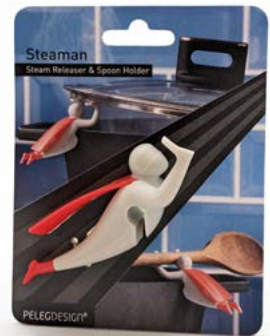

**STEAMAN
POTHOLDER AND
STEAM RELEASE**

PCS: 6 NO.: 17513
I↔ 13 x 9 x 4 cm
☑ Silicone