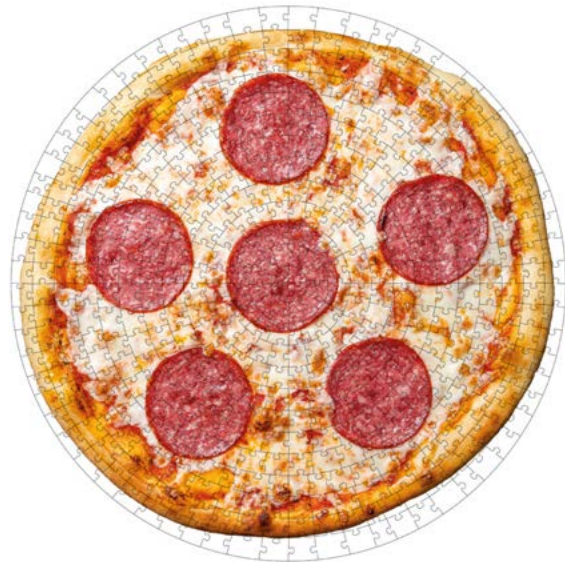

**PIZZA PUZZLE**

- > 30 cm diameter
- > 500 pcs

PCS: 6 NO.: 16732  
 I↔ 17 x 17 x 1 cm Cardboard

74

Winkee