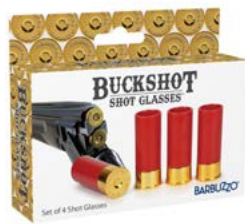

PCS: 12 NO.: 17821  
 I↔19 x 9 x 2 cm Cardboard

**MAGIC WAND S&P SHAKERS**

PCS: 12 NO.: 13095  
 I↔123 x 13 x 4 cm ABS

**MAGIC WAND S&P SHAKERS BLACK+WHITE**

PCS: 12 NO.: 14036  
 I↔123 x 13 x 4 cm ABS

**BUCKSHOT SHOT GLASS SET OF 4**