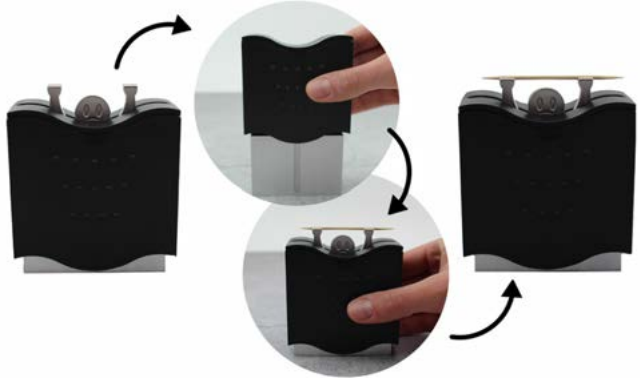

BUNNY S+P SHAKERS

PCS: 6 NO.: 16576
I↔ 10 x 10 x 11 cm Ceramic

TOOTHPICK HOLDER MISTER HELP

- › Pull the cover upwards and Mr Help will give you a tooth pick
- › Can hold 100 tooth picks

PCS: 12 NO.: 12364
I↔ 13 x 12 x 5 cm ABS