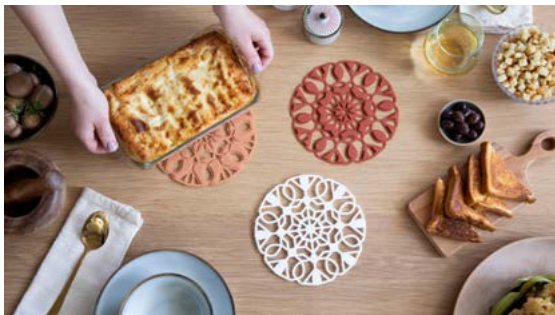

TriveTile Trivet set of 3

- > 1, 2, or 3 pot coasters, you have the choice
- > Easy to separate and just as easy to put back together

BROWN

PCS: 6 NO.: 17984
I↔18 x 18 x 1 cm Silicone