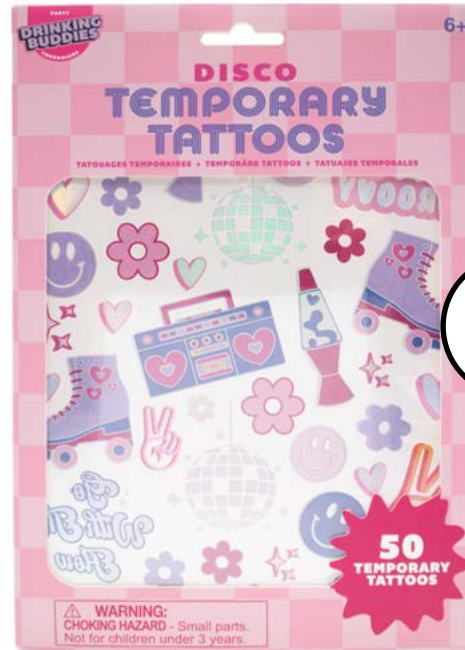

› 25 fingernail stickers for children from 3 years

**ANIMALS**

PCS: 12 NO.: 17857  
 I↔ 19 x 14 x 1 cm Plastic

**RAINBOW**

PCS: 12 NO.: 17856  
 I↔ 19 x 14 x 1 cm Plastic

# Disco Nail and Body stickers

new

## NAIL STICKERS

> 120 Stickers

PCS: 12 NO.: 18148

↳ 19 x 13 x 1 cm 📦 Plastic

new