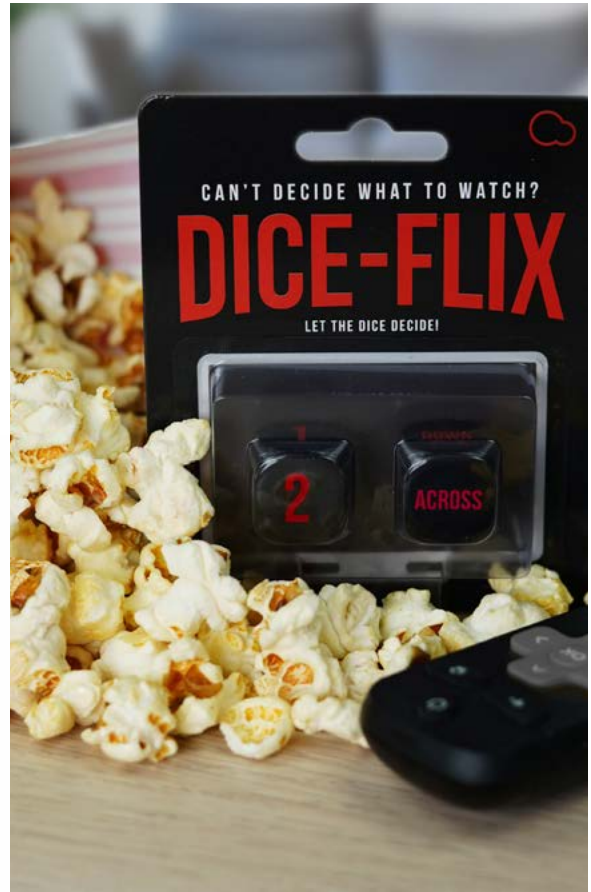

PENIS PUZZLE

- › 1000 pieces

PCS: 6 NO.: 16842
↳ 124 x 16 x 7 cm 📦 Paper