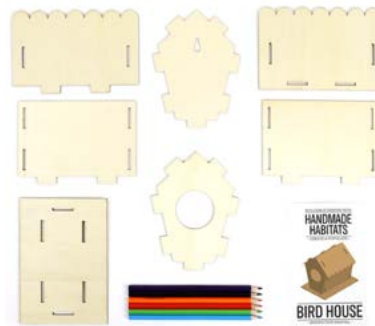

DIY nature house

- › Set in a tin to design your own nature hotel
- › No tools necessary simple construction, therefore suitable for all ages

BEE HOTEL

PCS: 6 NO.: 16899
l↔→120 x 15 x 7 cm
Compressed wood