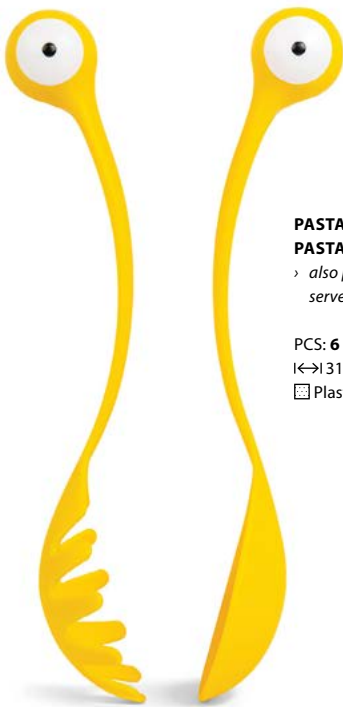

**PASTA MONSTERS
PASTA SERVERS**

› also perfect as salad servers

PCS: 6 NO.: 16271
I↔|31 x 21 x 19 cm
Plastic