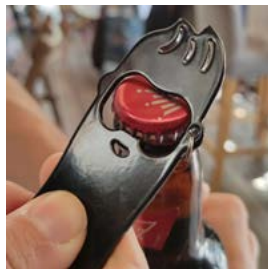

BEARD BEER OPENER BLACK

PCS: 12 NO.: 17887
I↔10 x 15 x 1 cm ☑ Metal