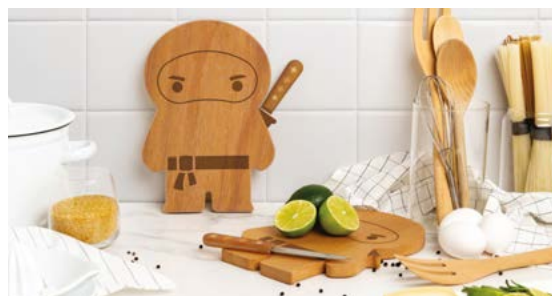

I↔16 x 9 x 6 cm

☑ Iron, plastic

**JUNGLE SPOON**

PCS: 6 NO.: 15627  
 I↔10 x 6 x 31 cm Nylon

**EGGONDOLA EGG POACHER**

PCS: 12 NO.: 15649  
 I↔116 x 5 x 17 cm Silicone

**CRAB TEA INFUSER**

PCS: 6 NO.: 17841  
 I↔10 x 7 x 5 cm  
 Silicone

**PIRATE BOARD  
CUTTING BOARD WITH  
KNIFE**

PCS: 6 NO.: 17993  
 I↔|34 x 19 x 2 cm  
 ☑ beechwood, stainless steel

**NINJA CUTTING BOARD**

- › Cutting board and knife set
- › 2 magnets in the sheath ensure a secure hold of the knife