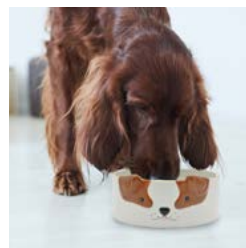

# Pet Care

CAT FOOD BOWL

PCS: 4 NO.: 18131  
I↔14 x 14 x 6 cm  
☑ Ceramic

DOG FOOD BOWL

PCS: 4 NO.: 18132  
I↔18 x 18 x 8 cm  
☑ Ceramic