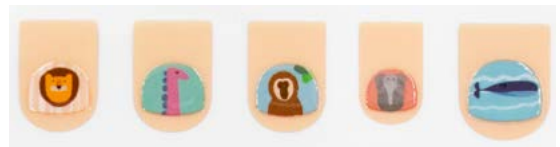

PCS: 6 NO.: 16967  
 I↔ 18 x 12 x 8 cm Plastic

neu

**MAGNETIC DISCO PLANTER**

› Magnetic backside  
 › Attachment options with screws or magnet

PCS: 6 NO.: 18152  
 I↔ 16 x 16 x 8 cm Plastic

**Fingernail Friends**

› 25 fingernail stickers for children from 3 years

**ANIMALS**

PCS: 12 NO.: 17857  
 I↔ 19 x 14 x 1 cm Plastic

**RAINBOW**

PCS: 12 NO.: 17856  
 I↔ 19 x 14 x 1 cm Plastic