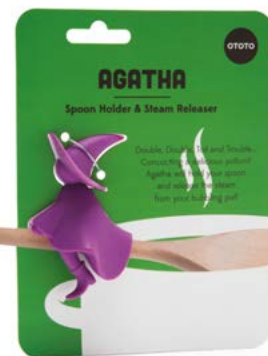

PCS: 6 NO.: 18120  
l↔r 30 x 7 x 6 cm ☑ Polyester, ABS, metal

**ELIZIBAT KITCHEN SCISSORS**

PCS: 6 NO.: 17994  
 I↔12 x 2 x 22 cm  
 ☑ Stainless steel, plastic

**AGATHA SPOON HOLDER & STEAM RELEASER**

PCS: 6 NO.: 15648  
 I↔15 x 16 x 5 cm ☑ Silicone