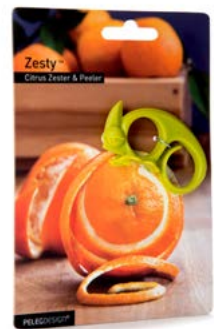

**ZESTY GRATER**

PCS: 6 NO.: 15611  
 I↔16 x 11 x 4 cm  PP, GF