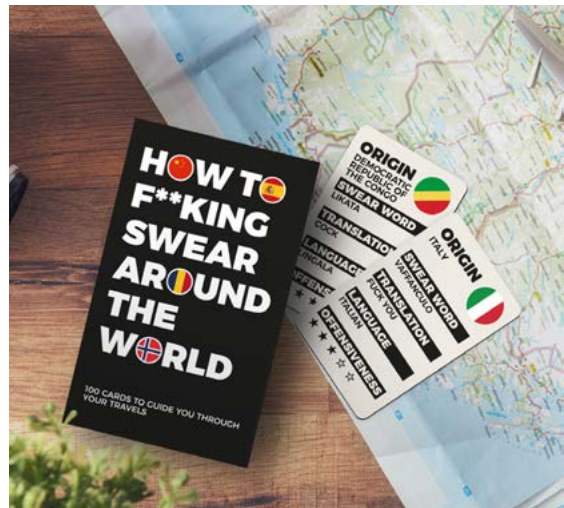

HOW TO FUCKING SWEAR AROUND THE WORLD

› How to swear in different countries

PCS: 12 NO.: 16200
I↔15 x 9 x 4 cm Paper